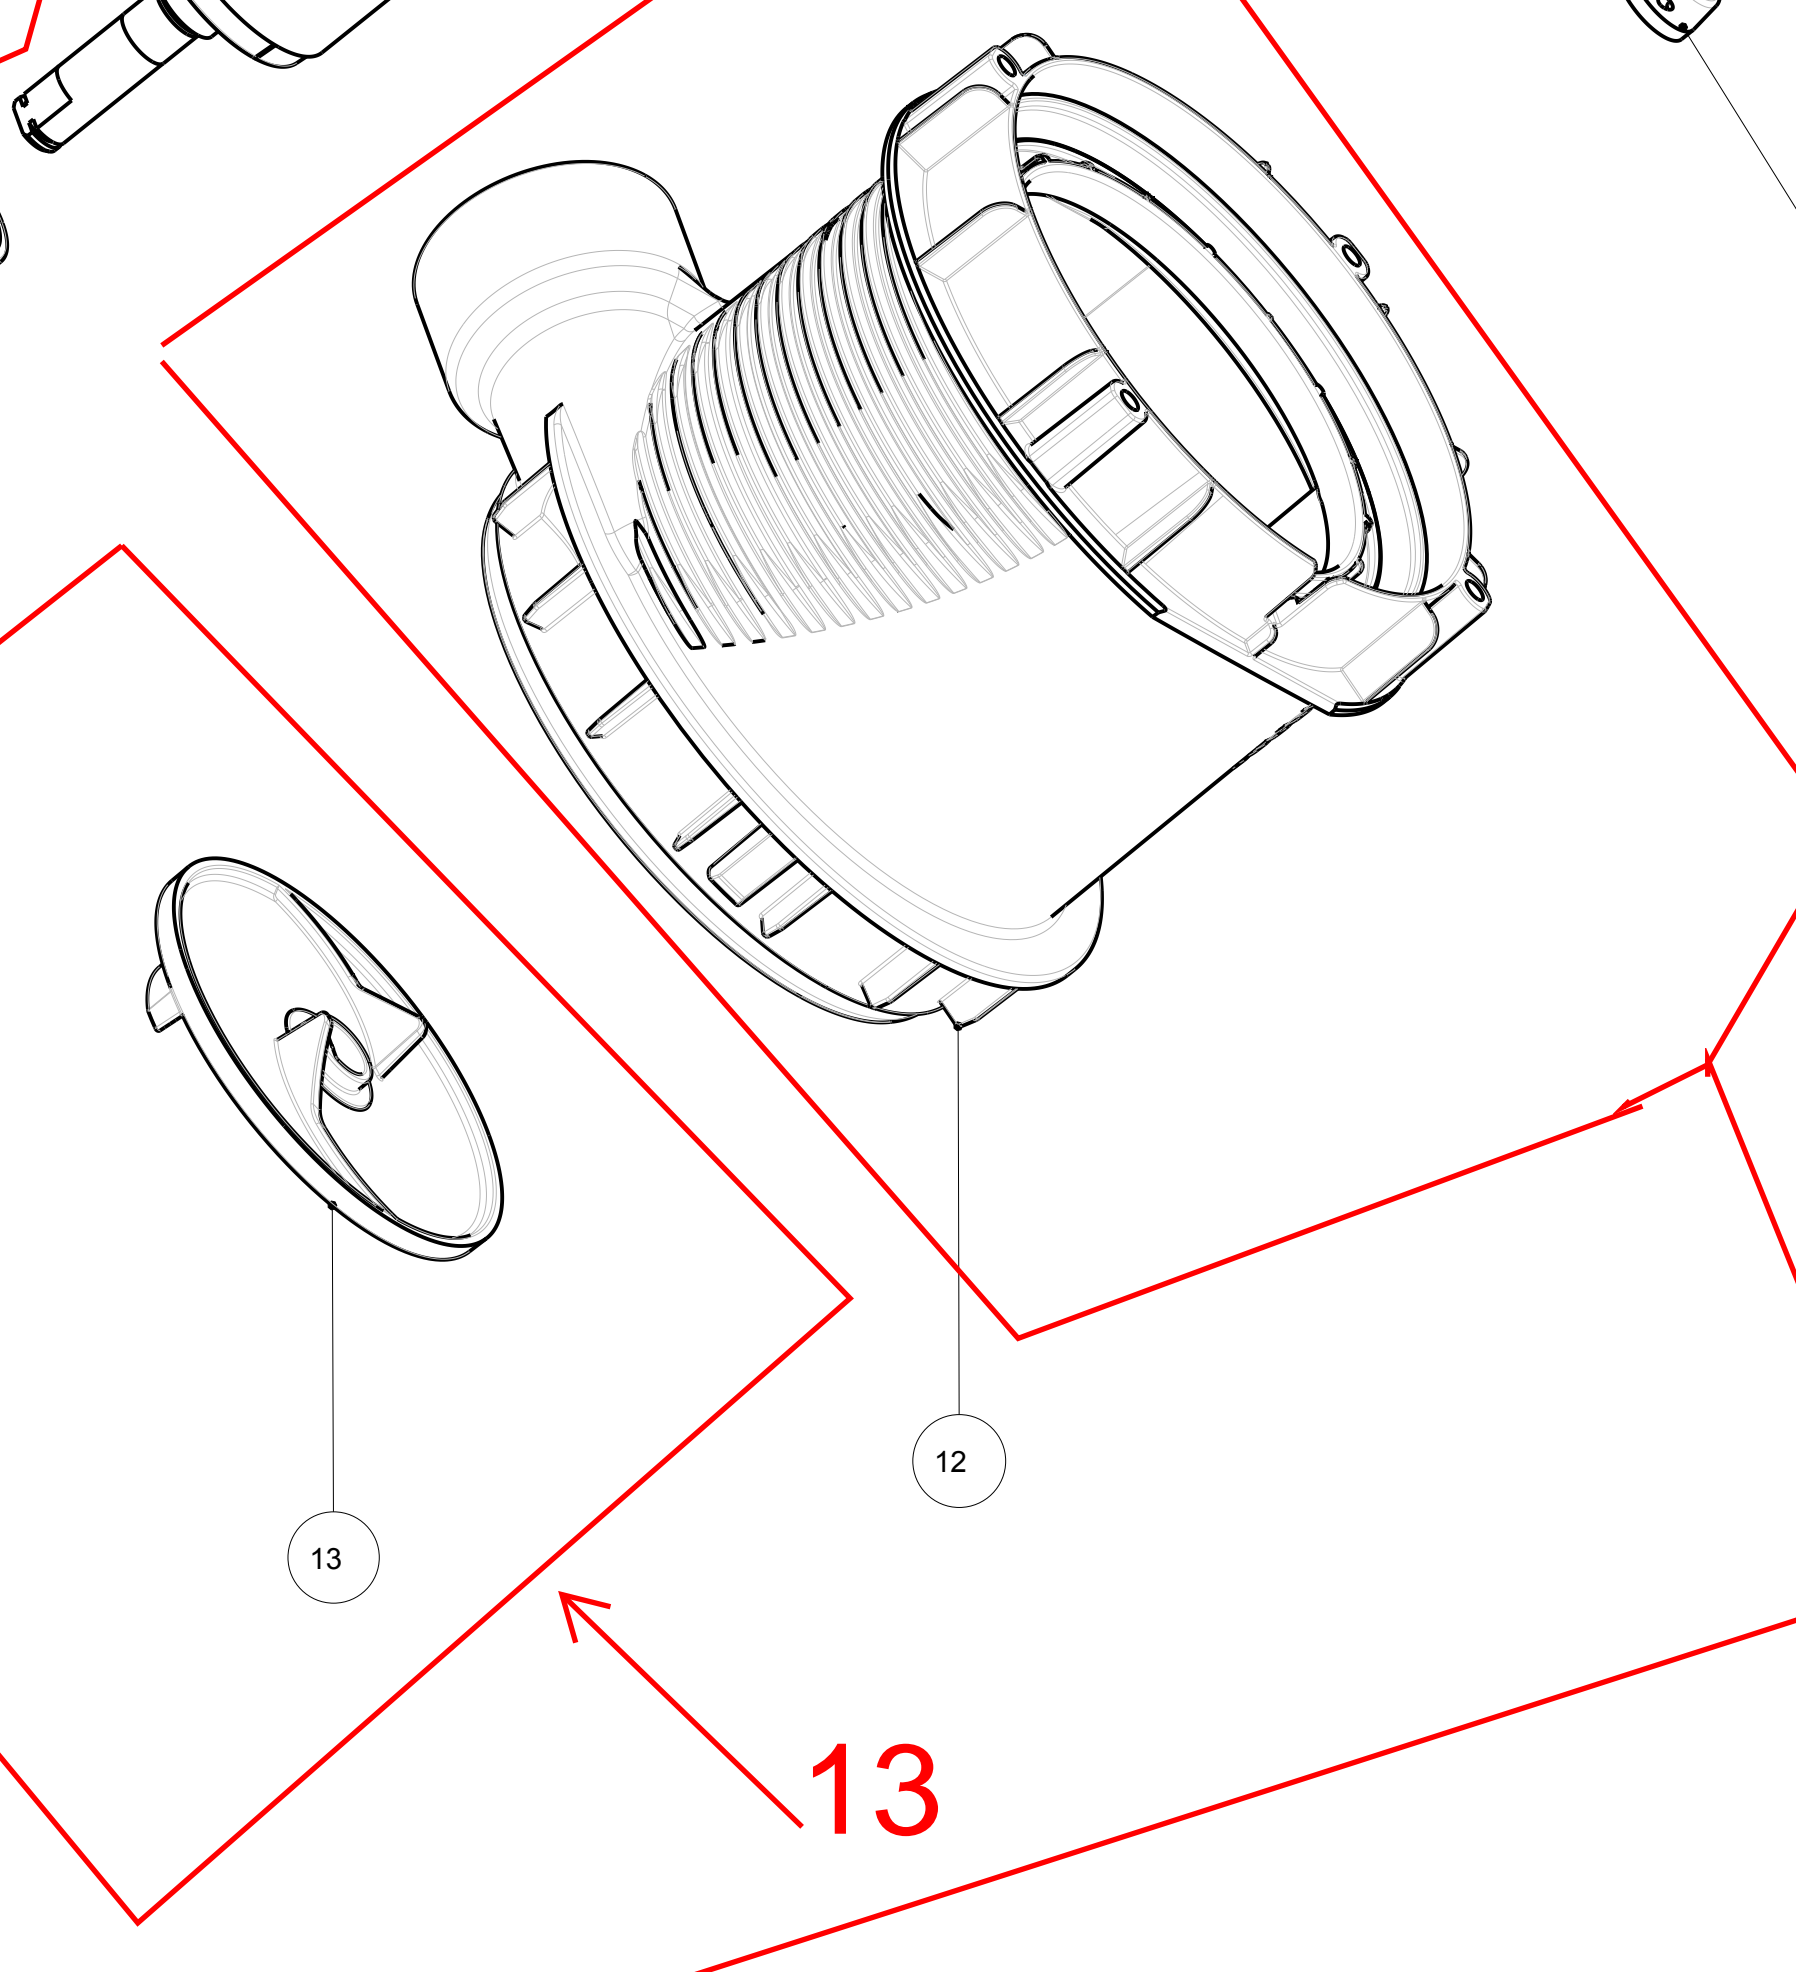

DAB 60170473_CW1 0 Released

60170473_CW1 3/3 1:1

0.9

03/03/2015

HANJIE.ZH