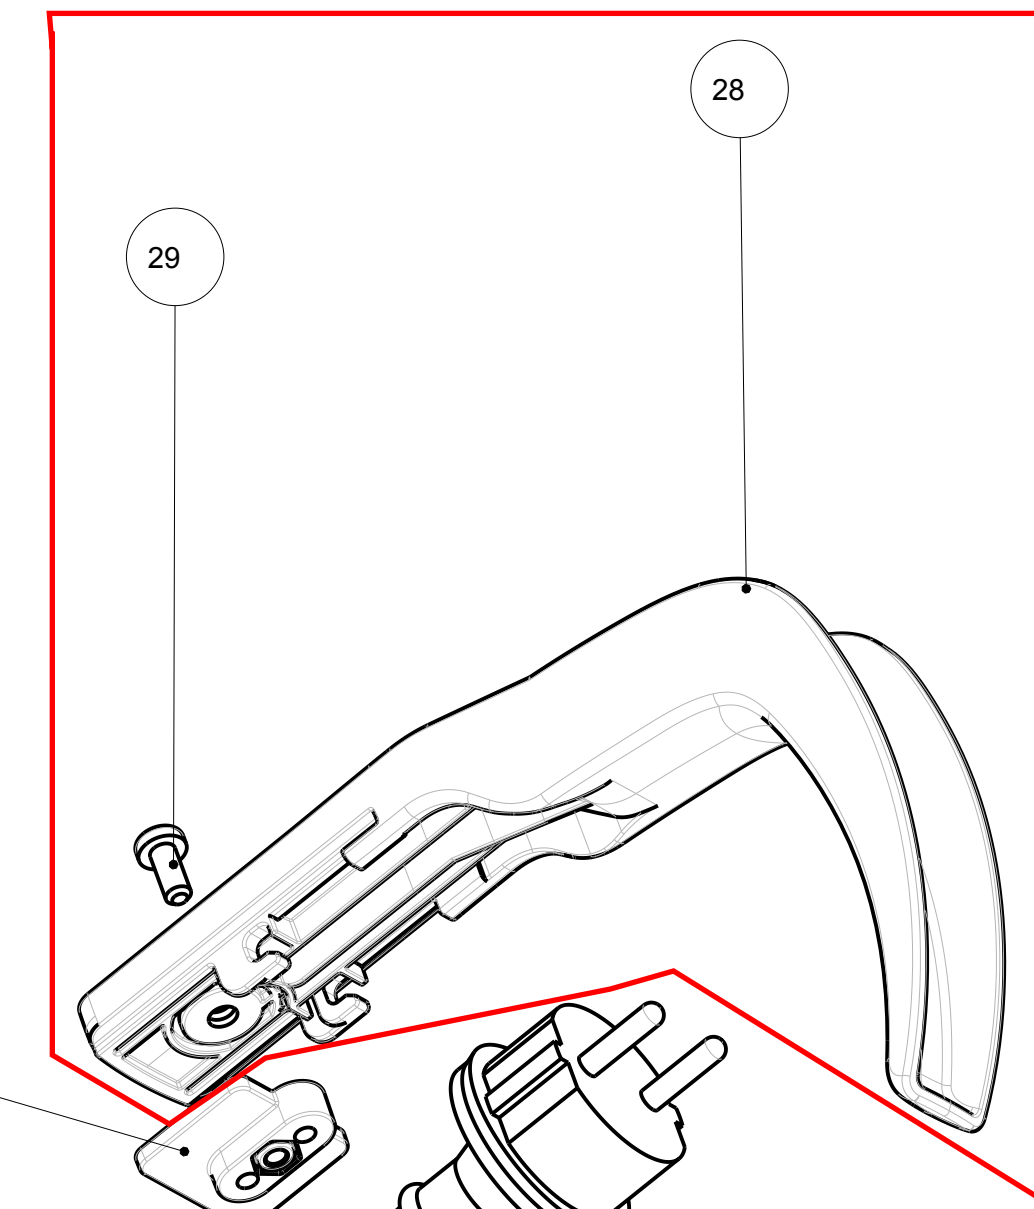

DAB 60170473_CW1 0 Released

60170473_CW1 3/3 1:1

0.9

03/03/2015

HANJIE.ZH