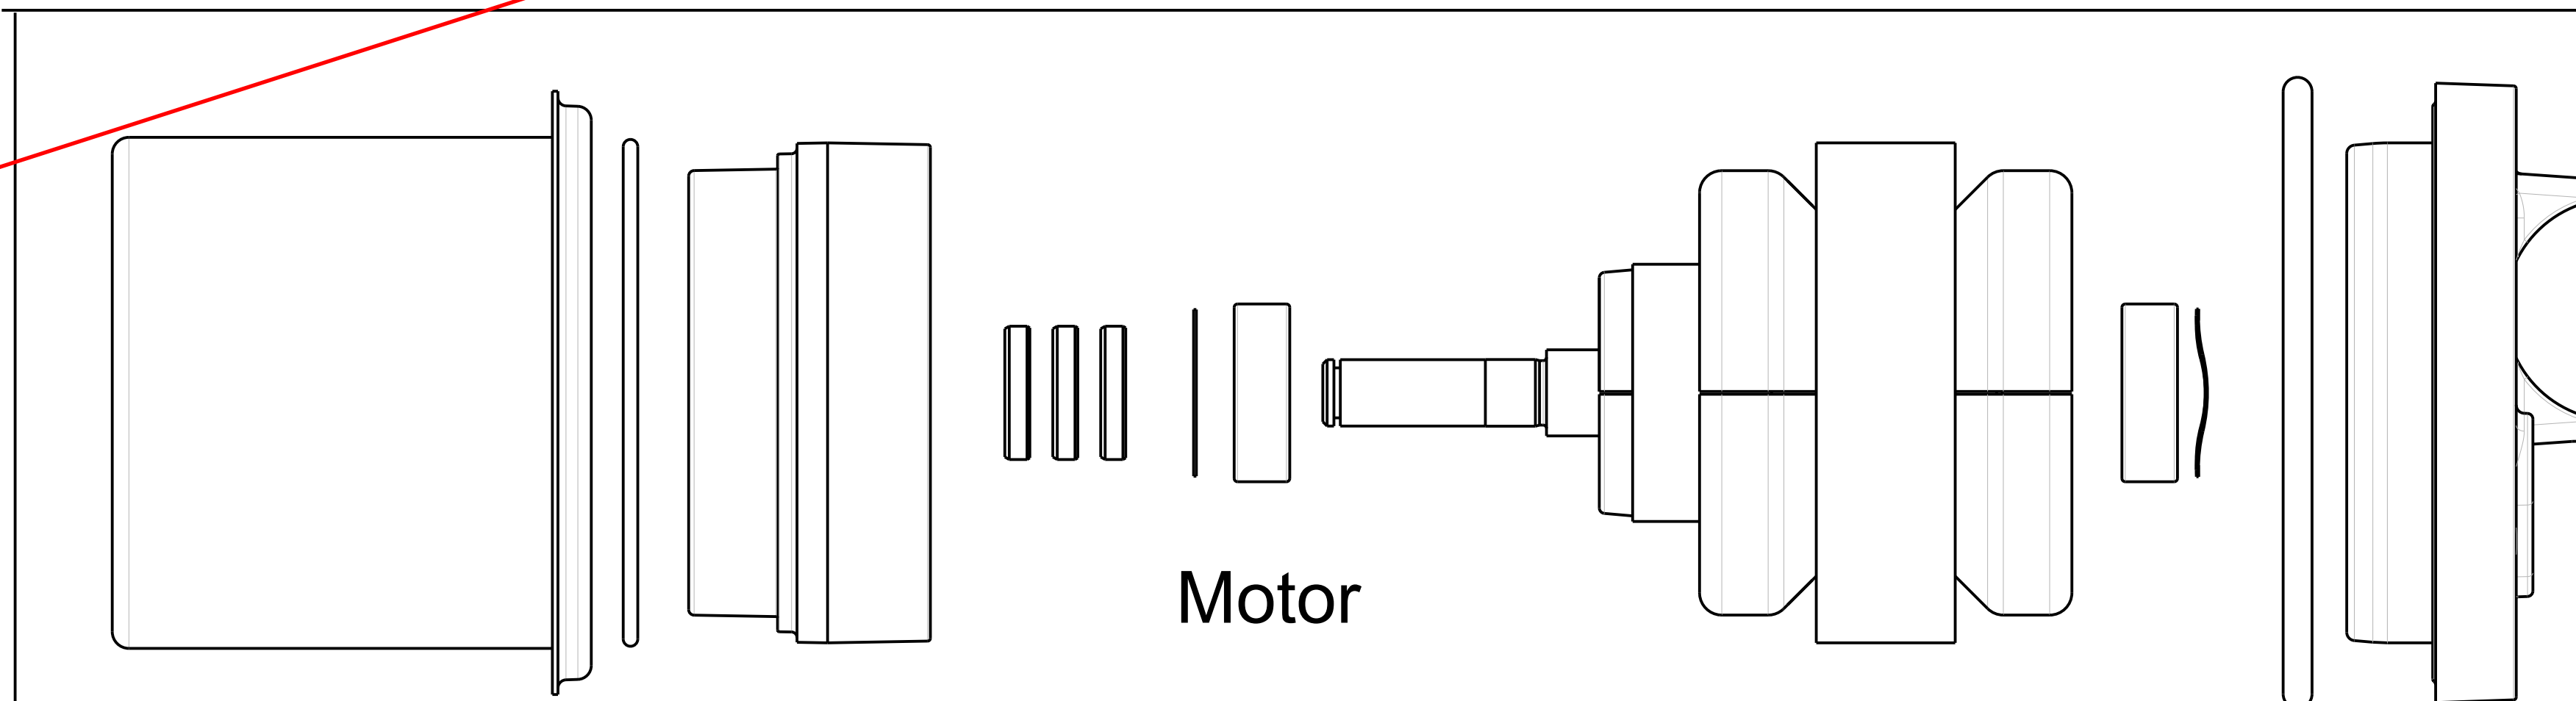

DAB 60170473_CW1 0 Released

60170473_CW1 3/3 1:1

0.9

03/03/2015

HANJIE.ZH