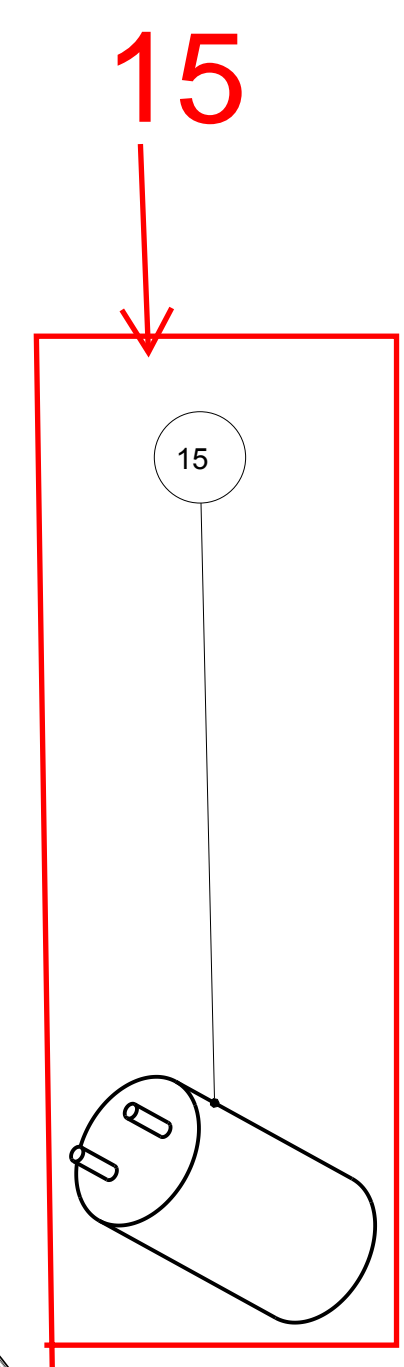

DAB 60170473_CW1 0 Released

60170473_CW1 3/3 1:1

0.9

03/03/2015

HANJIE.ZH