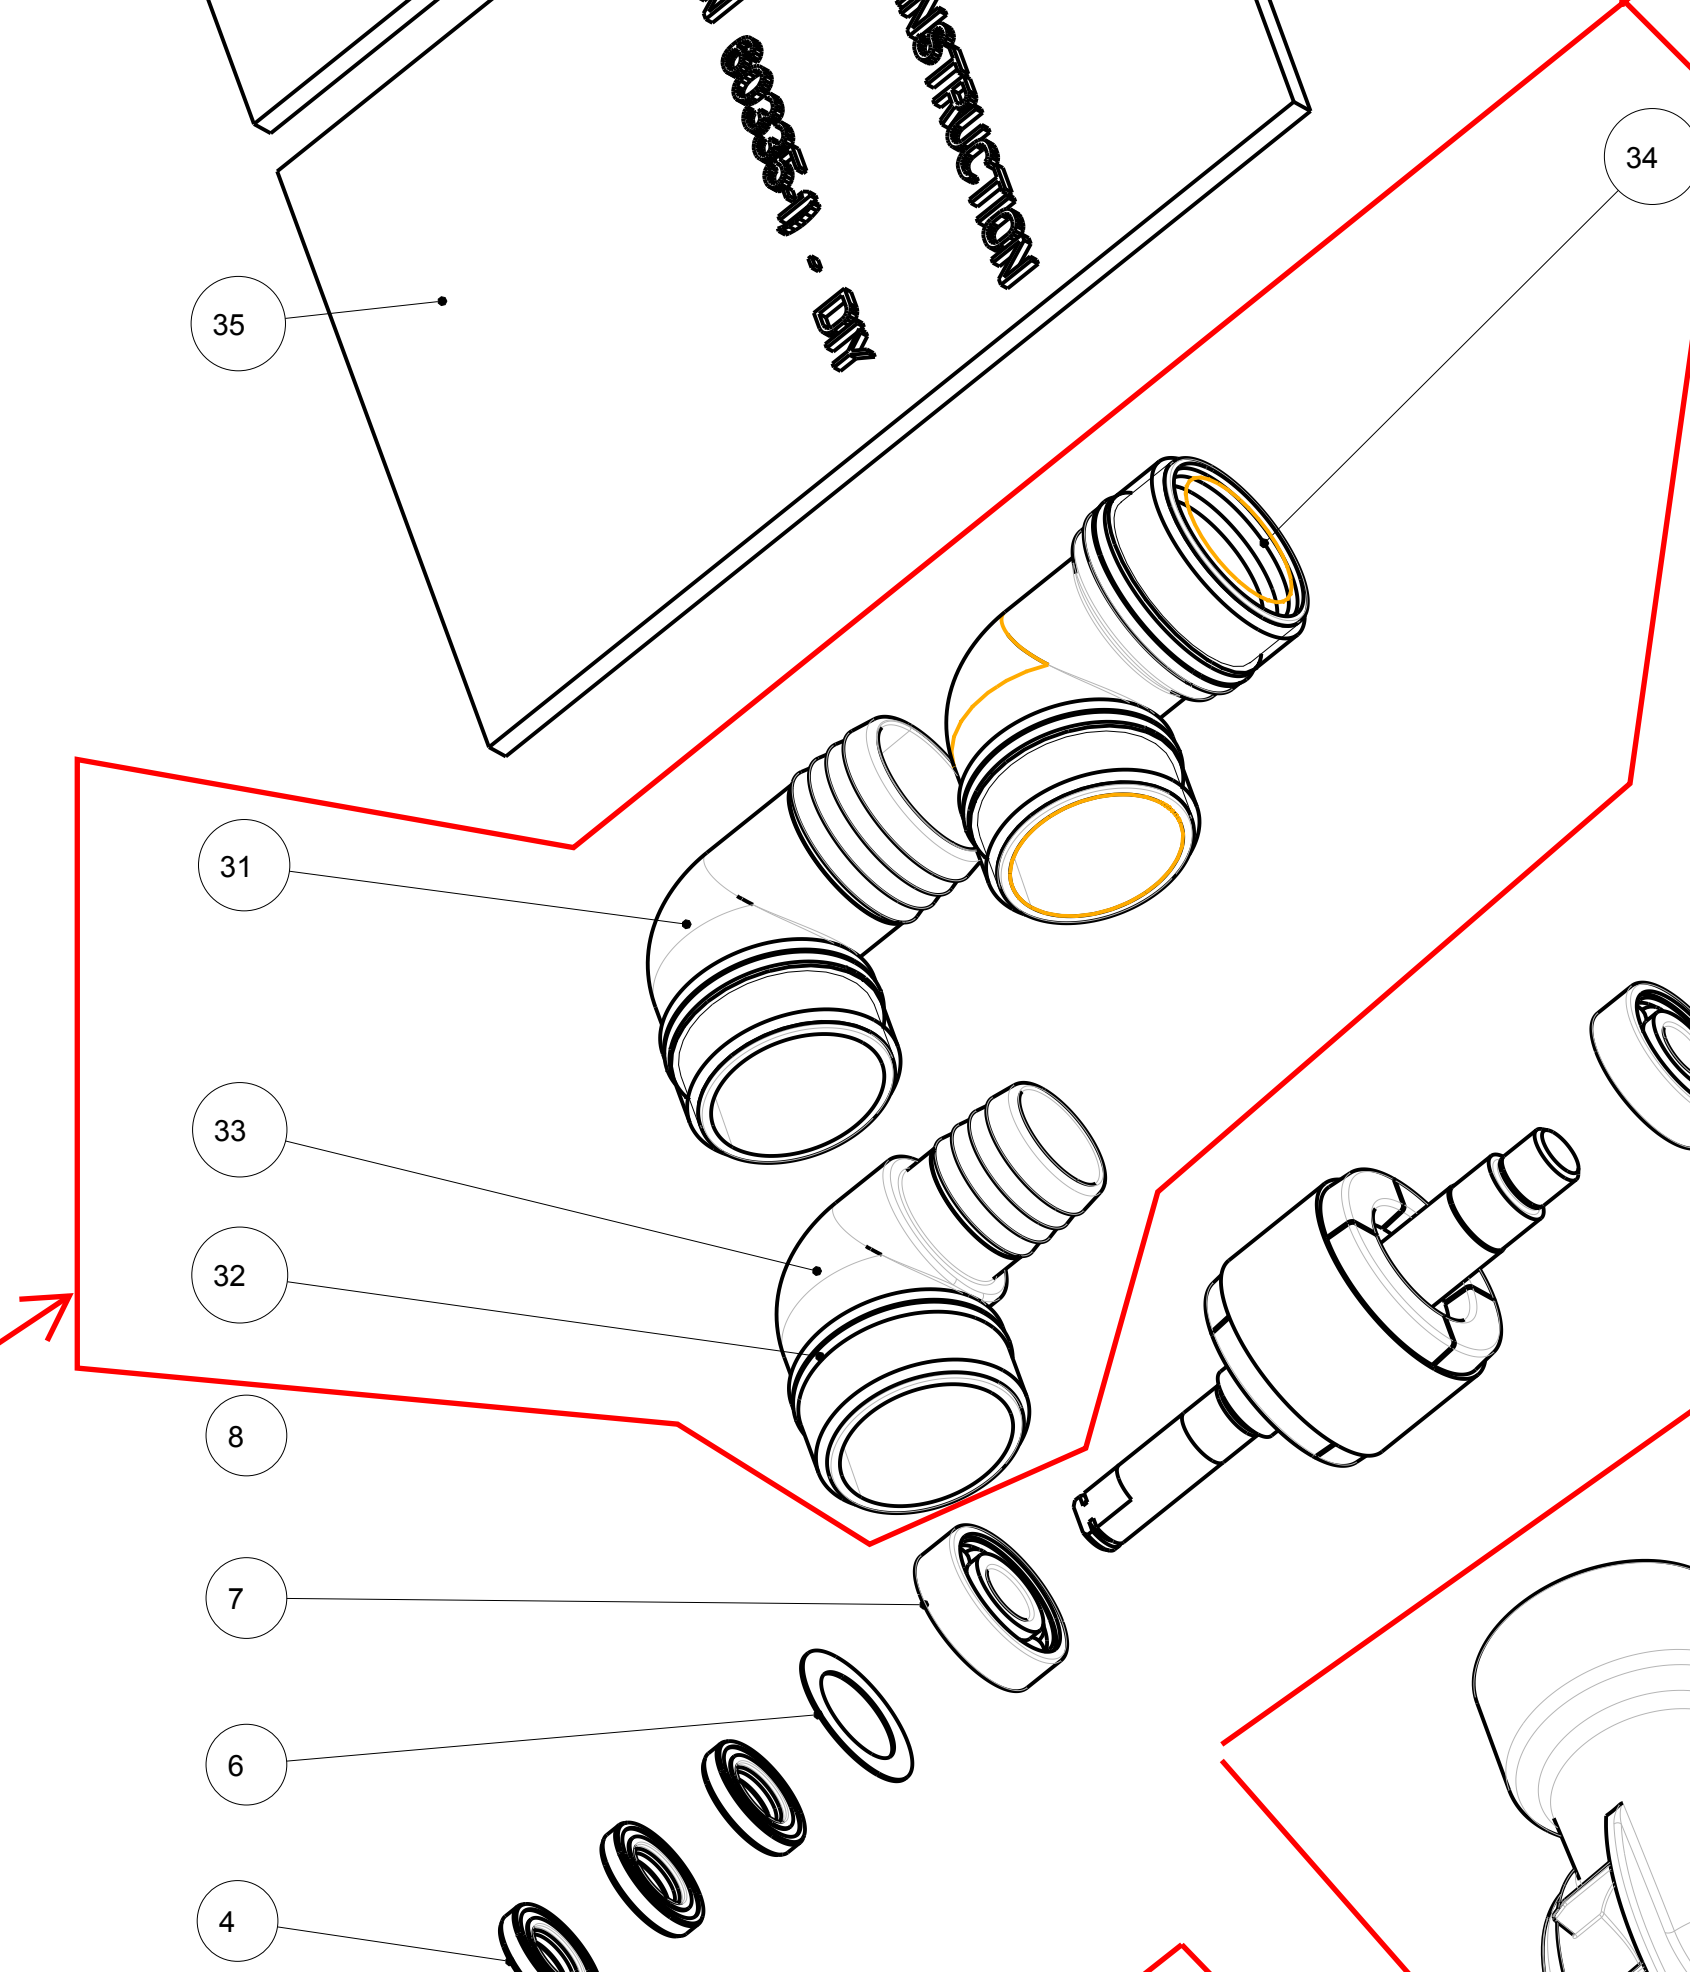

DAB 60170473_CW1 0 Released

60170473_CW1 3/3 1:1

0.9

03/03/2015

HANJIE.ZH